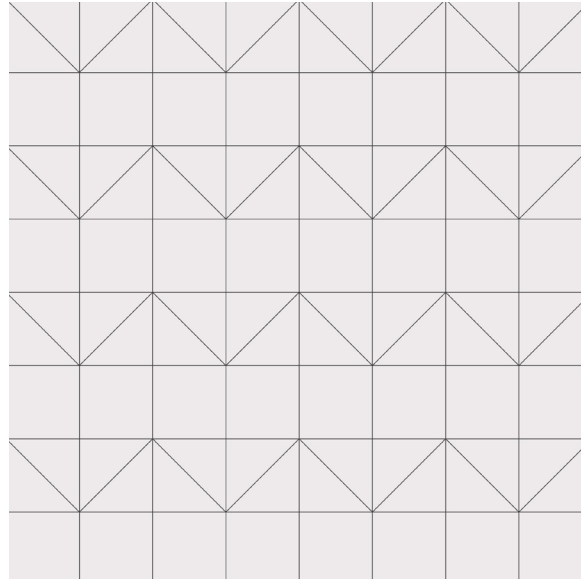

FALLS A
12"x12" | 24"x24"

FALLS B
12"x12" | 24"x24"

FALLS C
12"x12" | 24"x24"

FALLS A
Shown in: Dolomite Polished
Grout: Charcoal
Grande Scale 24x24

REDWOODS B
 Shown in: Terrazzo Medium Beige
 Grout: Cocoa

Grande Scale 24x24

REDWOODS A
 12"x12" | 24"x24"

REDWOODS B
 12"x12" | 24"x24"

REDWOODS C
 12"x12" | 24"x24"

REDWOODS CANYON
 12"x12" | 24"x24"

WANDERLUST

Shown in: Lake

Grout: Silver

Grande Scale 24X24

PENINSULA A
12"x12" | 24"x24"

PENINSULA B
12"x12" | 24"x24"

PENINSULA C
Group 1 Color

PENINSULA
Shown in: Calacatta Matte
Grout: Charcoal
Grande Scale 24x24

SKORD COLOR PALETTE

MARBLE

SOLID