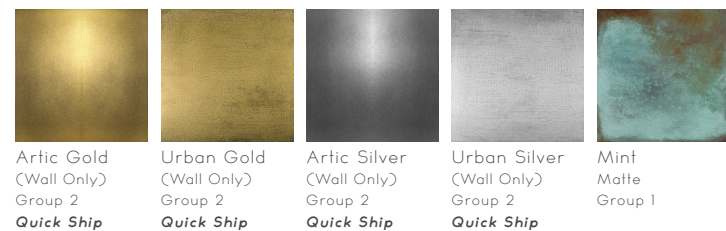

Grande Scale 24x24

REDWOODS A
 12"x12" | 24"x24"

REDWOODS B
 12"x12" | 24"x24"

REDWOODS C
 12"x12" | 24"x24"

REDWOODS CANYON
 12"x12" | 24"x24"

WANDERLUST

Shown in: Lake

Grout: Silver

Grande Scale 24X24

PENINSULA A
12"x12" | 24"x24"

PENINSULA B
12"x12" | 24"x24"

PENINSULA C
Group 1 Color

PENINSULA
Shown in: Calacatta Matte
Grout: Charcoal
Grande Scale 24x24

SKORD COLOR PALETTE

MARBLE

SOLID

TERRAZZO

METAL

GROUT COLOR

MAPEI
ULTRACOLOR PLUS FA

LITOKOL
STARLIKE GLAMOUR

DISCLAIMER: THERE MAY BE SOME VARIATION IN THE ACTUAL PRODUCT COLORS DUE TO THE INHERENT NATURE OF THE PHOTOGRAPHIC AND PRINTING PROCESS.
GROUTS SHOWN ARE RECOMMENDED BUT NOT REQUIRED. PLEASE CONTACT A REPRESENTATIVE FOR SAMPLES BEFORE ORDERING.