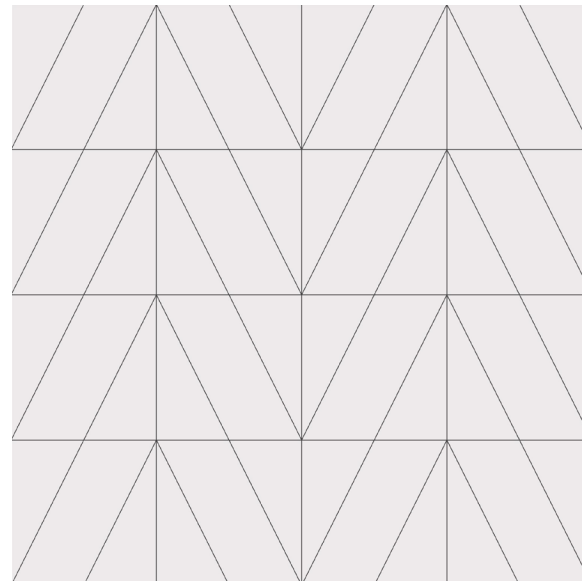

CANYON B

12"x12" | 24"x24"

CANYON C

12"x12" | 24"x24"

CANYON FALLS

12"x12" | 24"x24"

VALLEYS B
 Shown in: Pure White Matte
 Grout: Charcoal
 Petite Scale 12x12

VALLEYS A
 12"x12" | 24"x24"

Grande Scale 24x24

REDWOODS A
 12"x12" | 24"x24"

REDWOODS B
 12"x12" | 24"x24"

REDWOODS C
 12"x12" | 24"x24"

REDWOODS CANYON
 12"x12" | 24"x24"

WANDERLUST

Shown in: Lake

Grout: Silver