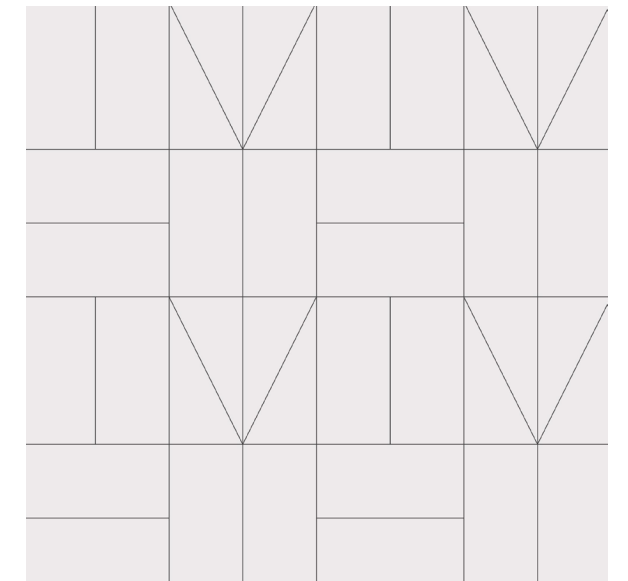

When not working on projects across the country, Brianna can be found enjoying time with her boys Ryker and Beckett.

CANYON

Shown in: Taupe Matte

Grout: Avalanche

Petite Scale 12x12

CANYON A

12"x12" | 24"x24"

CANYON B

12"x12" | 24"x24"

CANYON C

12"x12" | 24"x24"

CANYON FALLS

12"x12" | 24"x24"

VALLEYS B
 Shown in: Pure White Matte
 Grout: Charcoal
 Petite Scale 12x12

VALLEYS A
 12"x12" | 24"x24"

Grande Scale 24x24

REDWOODS A
 12"x12" | 24"x24"

REDWOODS B
 12"x12" | 24"x24"

REDWOODS C
 12"x12" | 24"x24"

REDWOODS CANYON
 12"x12" | 24"x24"

WANDERLUST

Shown in: Lake

Grout: Silver