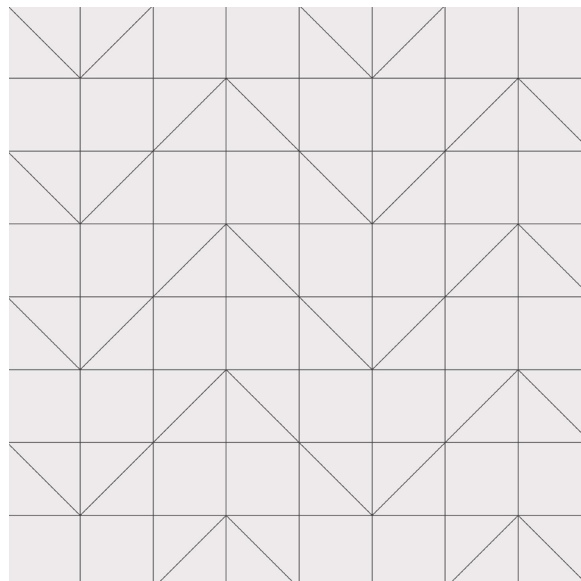

FALLS A
12"x12" | 24"x24"

FALLS B
12"x12" | 24"x24"

FALLS C
12"x12" | 24"x24"

FALLS A
Shown in: Dolomite Polished
Grout: Charcoal
Grande Scale 24x24

REDWOODS B
 Shown in: Terrazzo Medium Beige
 Grout: Cocoa

Grande Scale 24x24

REDWOODS A
 12"x12" | 24"x24"

REDWOODS B
 12"x12" | 24"x24"

REDWOODS C
 12"x12" | 24"x24"

REDWOODS CANYON
 12"x12" | 24"x24"

WANDERLUST

Shown in: Lake

Grout: Silver

Grande Scale 24X24

PENINSULA A
12"x12" | 24"x24"

PENINSULA B
12"x12" | 24"x24"

PENINSULA C
Group 1 Color

PENINSULA
Shown in: Calacatta Matte
Grout: Charcoal
Grande Scale 24x24

SKORD COLOR PALETTE

MARBLE

SOLID