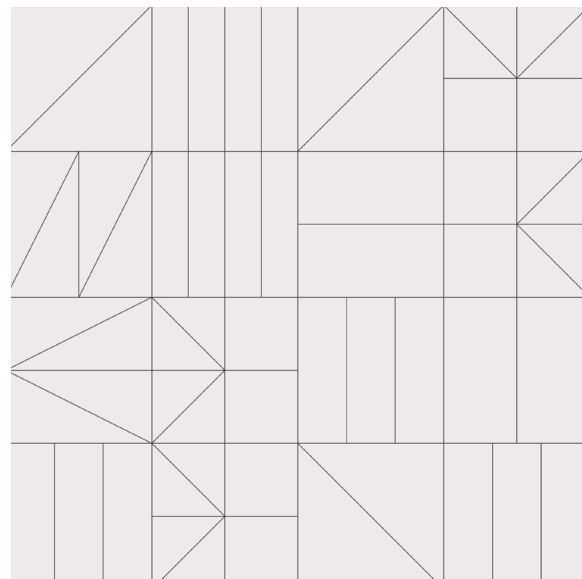

FALLS A
12"x12" | 24"x24"

FALLS B
12"x12" | 24"x24"

FALLS C
12"x12" | 24"x24"

FALLS A
Shown in: Dolomite Polished
Grout: Charcoal
Grande Scale 24x24

REDWOODS B
 Shown in: Terrazzo Medium Beige
 Grout: Cocoa

Grande Scale 24x24

REDWOODS A
 12"x12" | 24"x24"

REDWOODS B
 12"x12" | 24"x24"

REDWOODS C
 12"x12" | 24"x24"

REDWOODS CANYON
 12"x12" | 24"x24"

WANDERLUST

Shown in: Lake

Grout: Silver

Grande Scale 24X24

PENINSULA A
12"x12" | 24"x24"

PENINSULA B
12"x12" | 24"x24"

PENINSULA C
Group 1 Color

PENINSULA
Shown in: Calacatta Matte
Grout: Charcoal
Grande Scale 24x24

SKORD COLOR PALETTE

MARBLE

SOLID