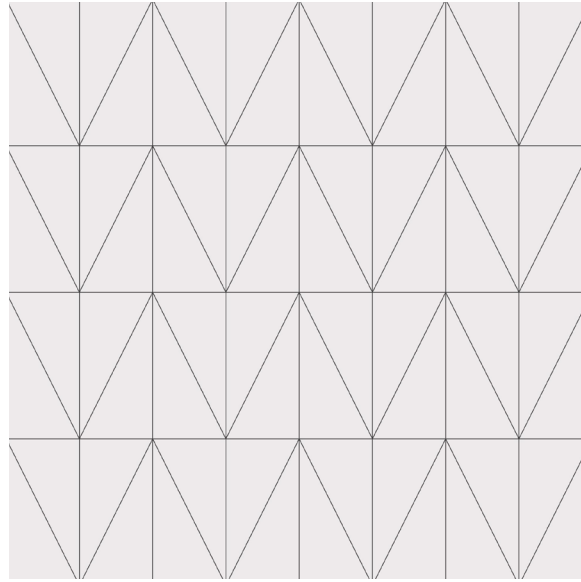

SOLSTICE C
12"x12" | 24"x24"

SOLSTICE C
Shown in: Cotto
Grout: Charcoal
Petite Scale 12x12

PACIFIC A

Shown in: Moss Matte
Grout: Warm Grey

Petite Scale 12x12

PACIFIC A

12"x12" | 24"x24"

PACIFIC B

12"x12" | 24"x24"

PACIFIC C

12"x12" | 24"x24"

PACIFIC D

12"x12" | 24"x24"

PACIFIC SOLSTICE
Shown in: Impero Matte
Grout: Charcoal

Petite Scale 12x12

PACIFIC SOLSTICE
12"x12" | 24"x24"

FALLS A
12"x12" | 24"x24"

FALLS B
12"x12" | 24"x24"

FALLS C
12"x12" | 24"x24"

FALLS A
Shown in: Dolomite Polished
Grout: Charcoal
Grande Scale 24x24

REDWOODS B
 Shown in: Terrazzo Medium Beige
 Grout: Cocoa

Grande Scale 24x24

REDWOODS A
 12"x12" | 24"x24"

REDWOODS B
 12"x12" | 24"x24"

REDWOODS C
 12"x12" | 24"x24"

REDWOODS CANYON
 12"x12" | 24"x24"

WANDERLUST

Shown in: Lake

Grout: Silver