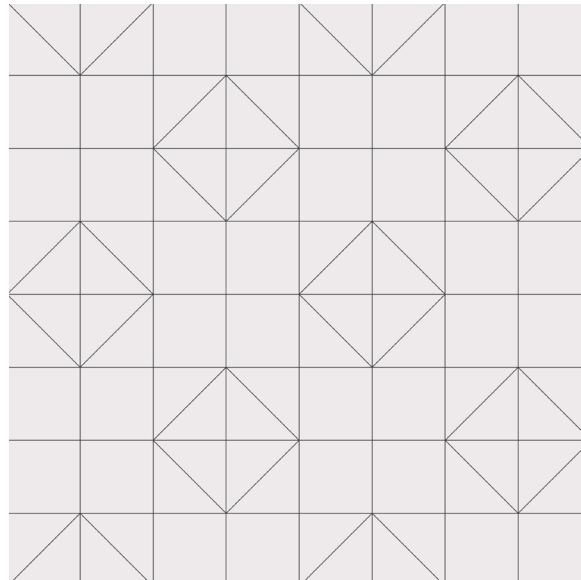

FALLS A
12"x12" | 24"x24"

FALLS B
12"x12" | 24"x24"

FALLS C
12"x12" | 24"x24"

FALLS A
Shown in: Dolomite Polished
Grout: Charcoal
Grande Scale 24x24

REDWOODS B
 Shown in: Terrazzo Medium Beige
 Grout: Cocoa

Grande Scale 24x24

REDWOODS A
 12"x12" | 24"x24"

REDWOODS B
 12"x12" | 24"x24"

REDWOODS C
 12"x12" | 24"x24"

REDWOODS CANYON
 12"x12" | 24"x24"

WANDERLUST

Shown in: Lake

Grout: Silver

Grande Scale 24X24

PENINSULA A
12"x12" | 24"x24"

PENINSULA B
12"x12" | 24"x24"

PENINSULA C
Group 1 Color

PENINSULA
Shown in: Calacatta Matte
Grout: Charcoal
Grande Scale 24x24

SKORD COLOR PALETTE

MARBLE

SOLID