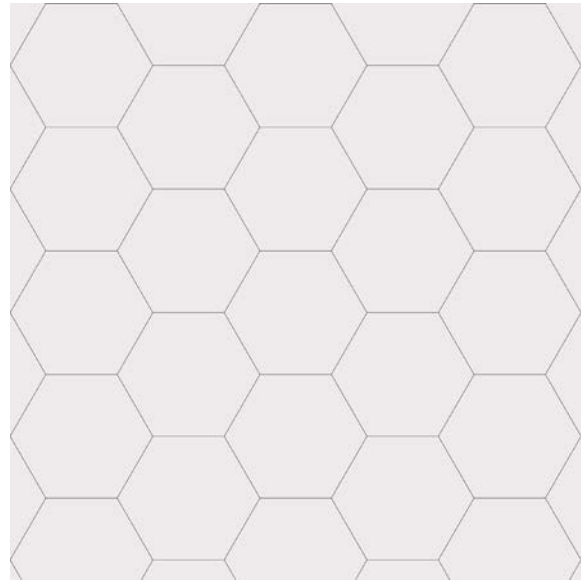

SOPHIA TRAPEZOID
Group 1 Colors

Scales Available:
Grande 1'-5 13/16"
Titan 1'-11 3/4"

SOPHIA RIGHT TRIANGLE
Group 1 Colors

Scales Available:
Grande 1'-5 13/16"
Titan 1'-11 3/4"

SOPHIA HAPPY
Shown in: White & Black
Titan Scale