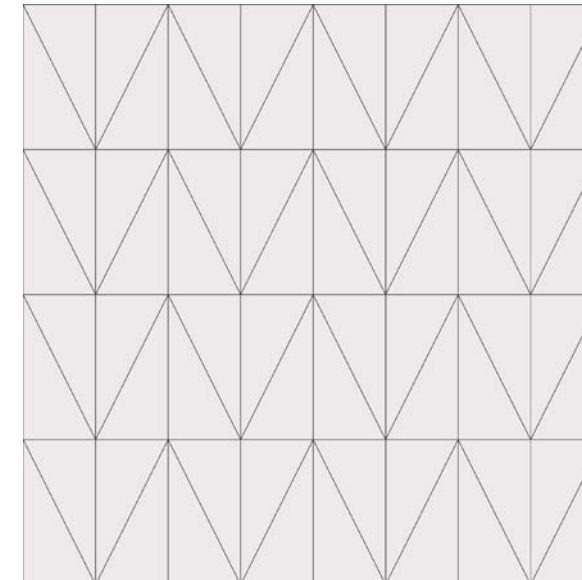

FALLS A
Group 1 Colors

Scales Available:
Grande 24" x 24"