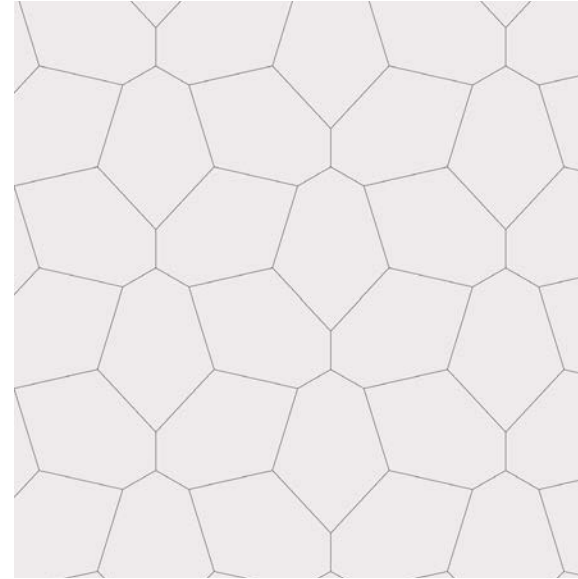

Waterjet

3 S I X T Y 5

BRIGHT SIDE
Group 1 Colors

Scales Available:
Titan 1'-9 7/8" x 2'-5 5/16"