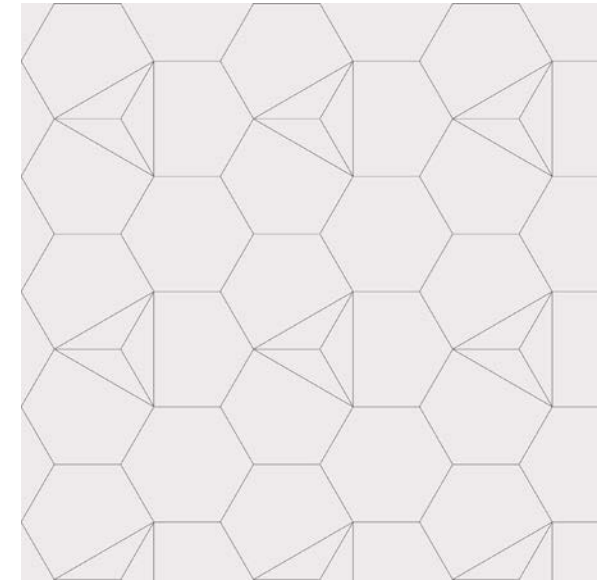

HEXAGON
Group 1 Colors

Scales Available:
Titan 1'-11 3/4" x 1'-8 5/16"

KISS A LOT
Group 1 Colors

Scales Available:
Titan 1'-10 5/8" x 2'-7 15/16"

SO HEXY A
Group 1 Colors

Scales Available:
Titan 1'-11 11/16"