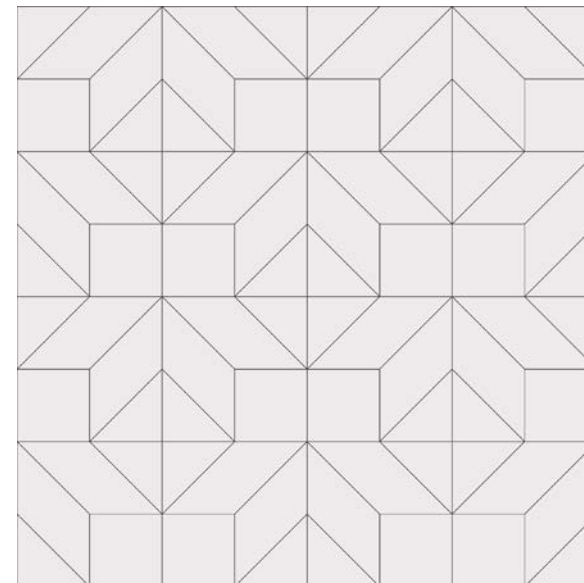

PACIFIC D
Group 1 Colors

Scales Available:
Grande 24" x 24"
Petite 12" x 12"

PERSPECTIVE A
Group 1 Colors

Scales Available:
Grande 24" x 24"

PERSPECTIVE B
Group 1 Colors

Scales Available:
Grande 24" x 24"

PERSPECTIVE C
Group 1 Colors