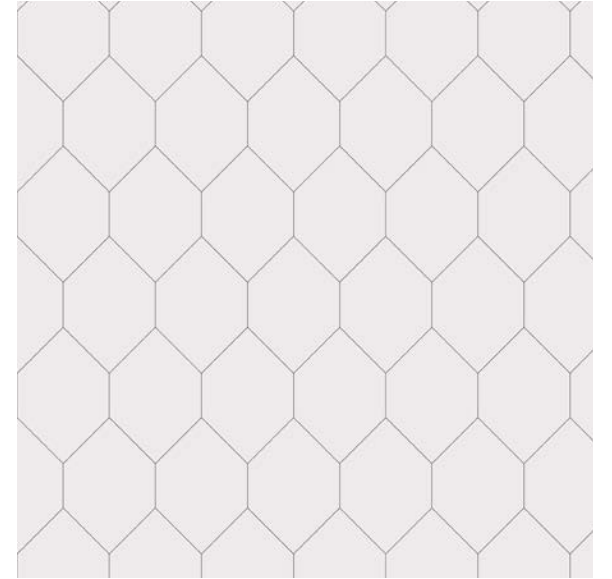

BRIGHT SIDE
Shown in: Impero Polished

Titan Scale

Waterjet

3 S I X T Y 5

BRIGHT SIDE
Group 1 Colors

Scales Available:
Titan 1'-9 7/8" x 2'-5 5/16"

CONVEX HEXAGON
Group 1 Colors

Scales Available:
Titan 1'-9 7/8" x 2'-8 5/16"