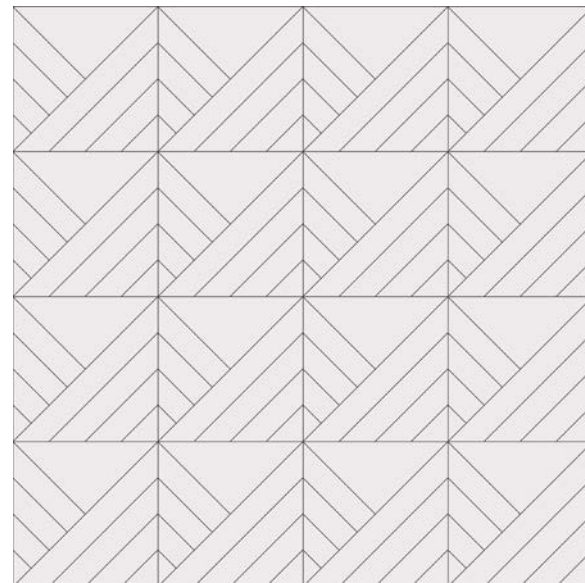

BOHO SLIM D
Group 1 Colors

Scales Available:
Grande 24" x 24"