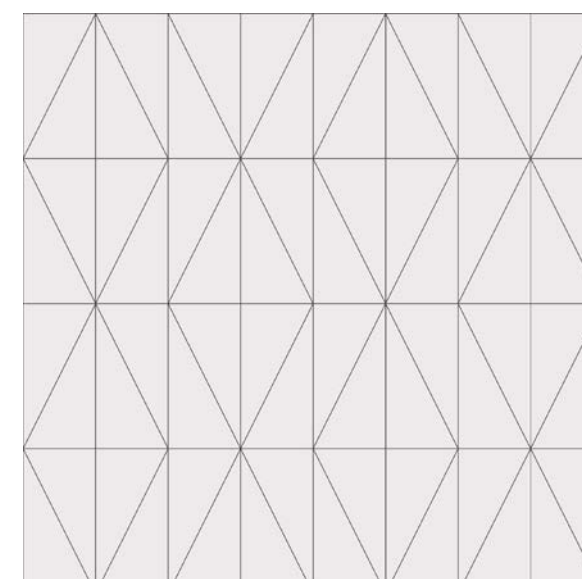

Scales Available:
Grande 24" x 24"

FALLS C
 Shown in: Rose Matte
 Grout: Avalanche
 Grande Scale

FALLS A
 Group 1 Colors

Scales Available:
 Grande 24" x 24"

FALLS B
 Group 1 Colors

Scales Available:
 Grande 24" x 24"