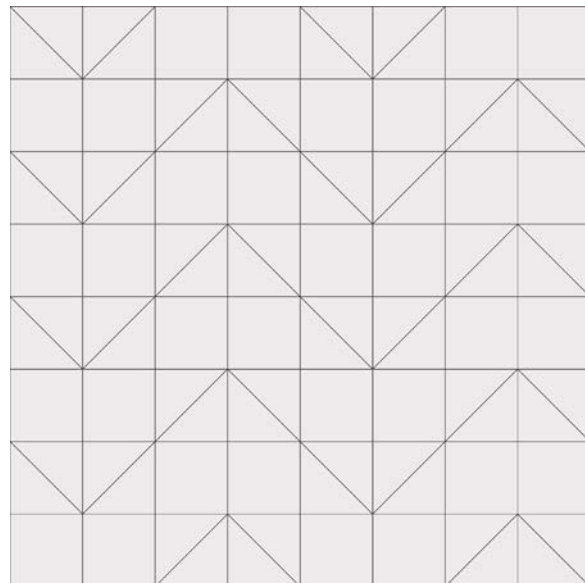

PENINSULA C
Group 1 Colors

Scales Available:
Grande 24" x 24"