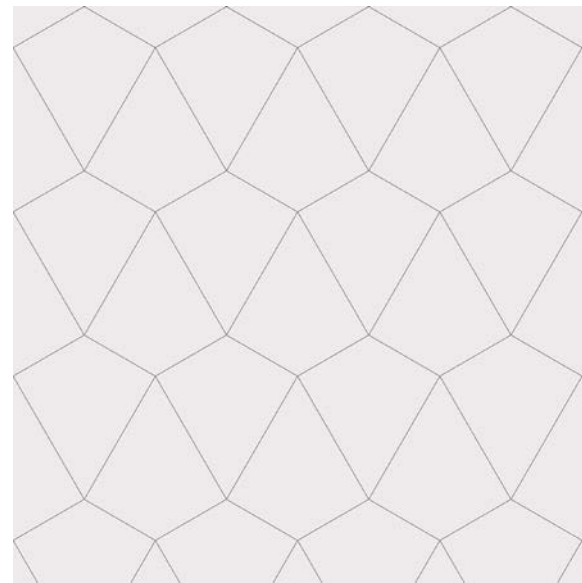

KITE B
Group 1 Colors

Scales Available:
Titan 1'-11 5/16" x 2'-3 1/4"
Grande 1'-5 3/4" x 1'-8 1/2"