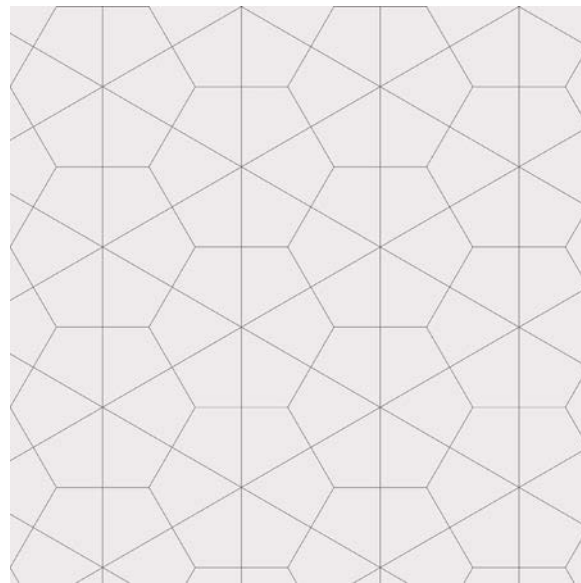

KITE A
Group 1 Colors

Scales Available:
Titan 1'-11 5/16" x 2'-3 1/4"
Grande 1'-5 3/4" x 1'-8 1/2"