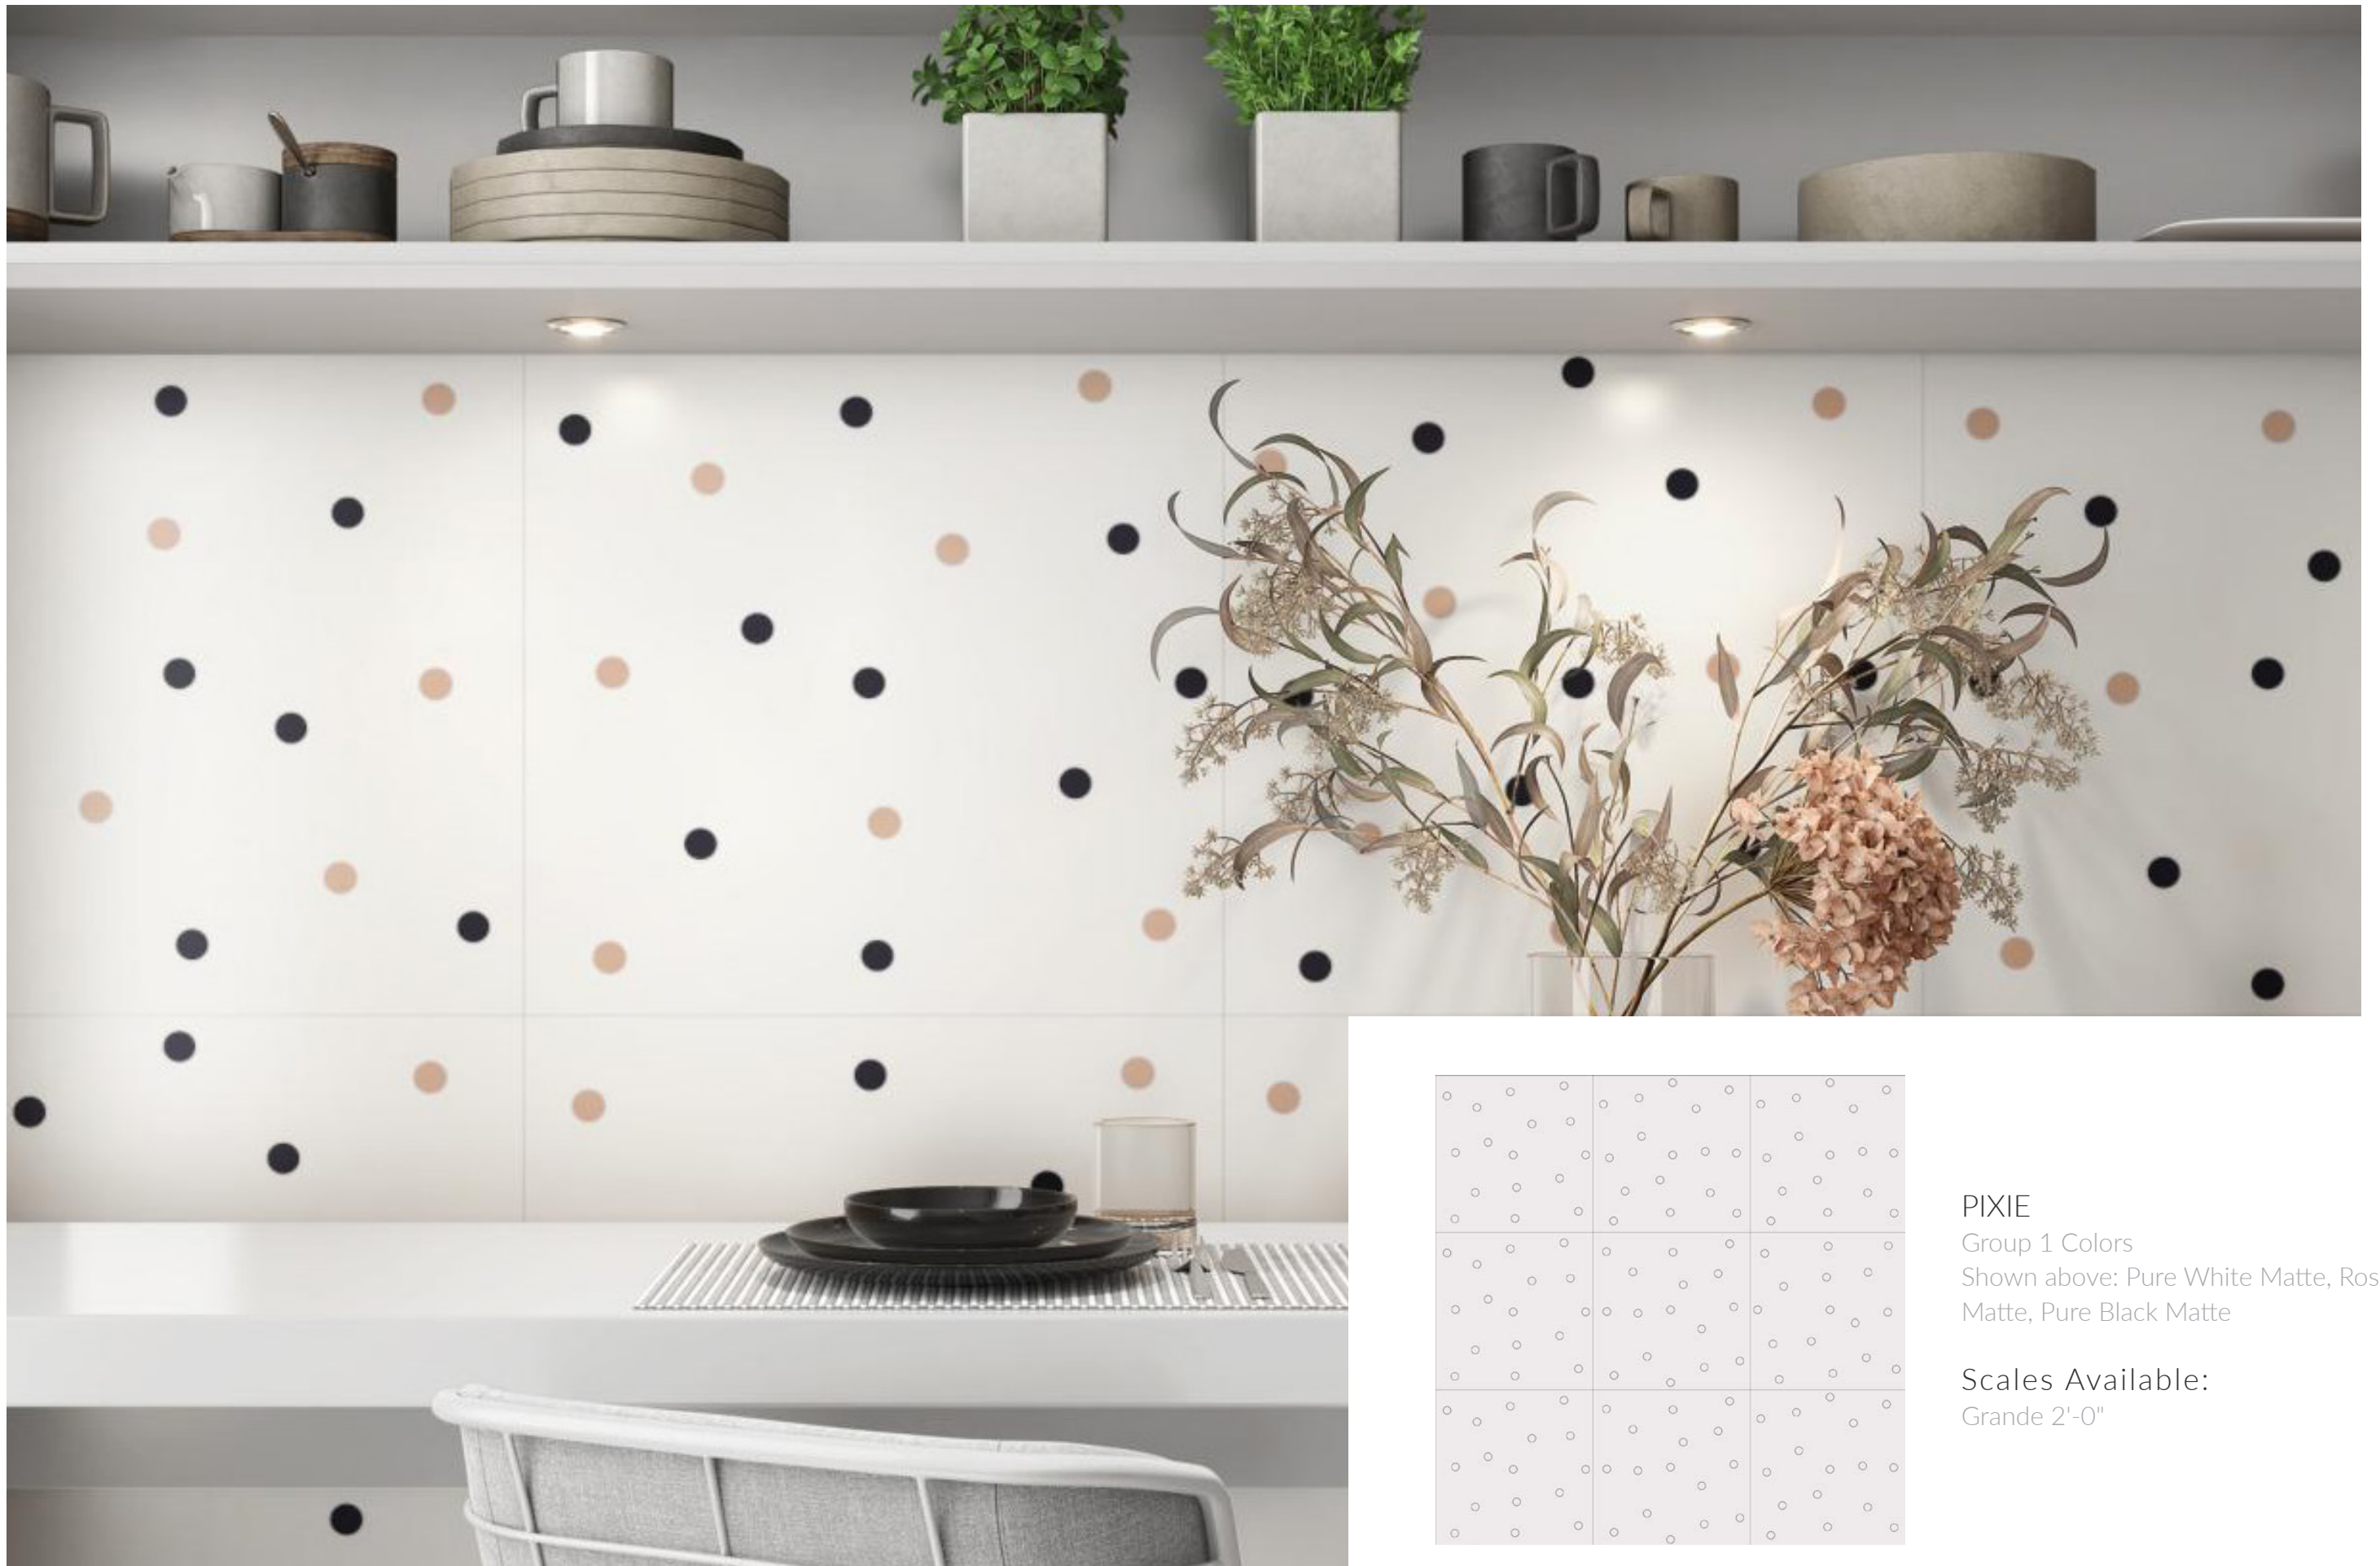

PIXIE
Group 1 Colors
Shown above: Pure White Matte, Rose
Matte, Pure Black Matte

Scales Available:
Grande 2'-0"