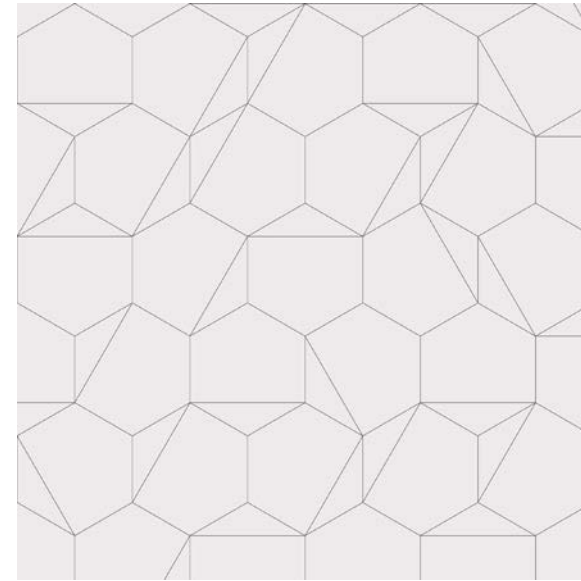

SO HEXY A
Group 1 Colors

Scales Available:
Titan 1'-11 11/16"