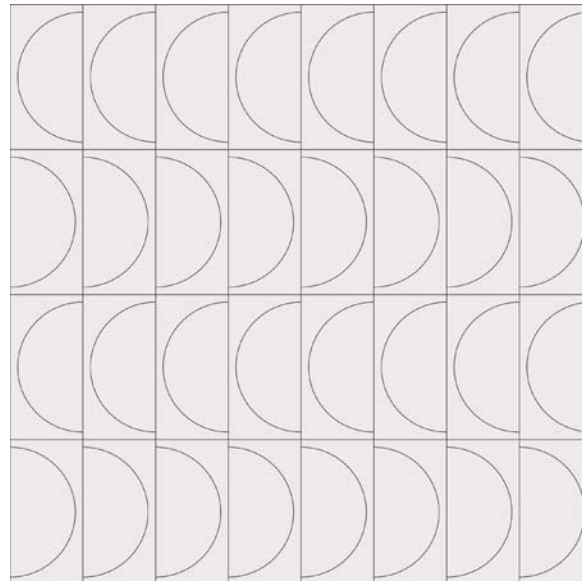

TONE B
Group 1 Colors

Scales Available:
Grande 24" x 24"