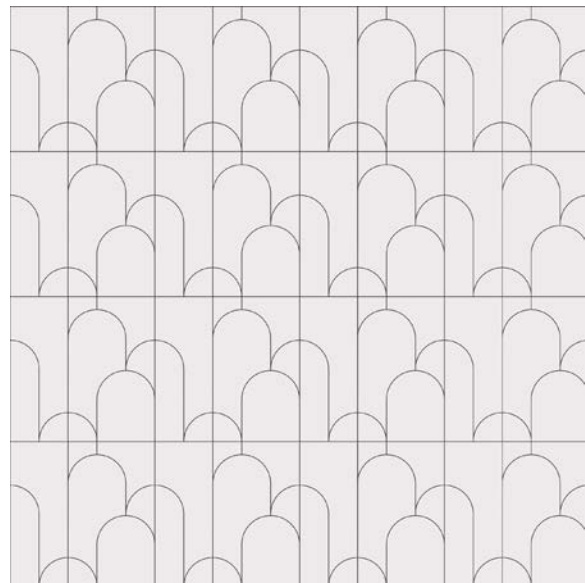

STACCATO
Group 1 Colors

Scales Available:
Grande 24" x 24"