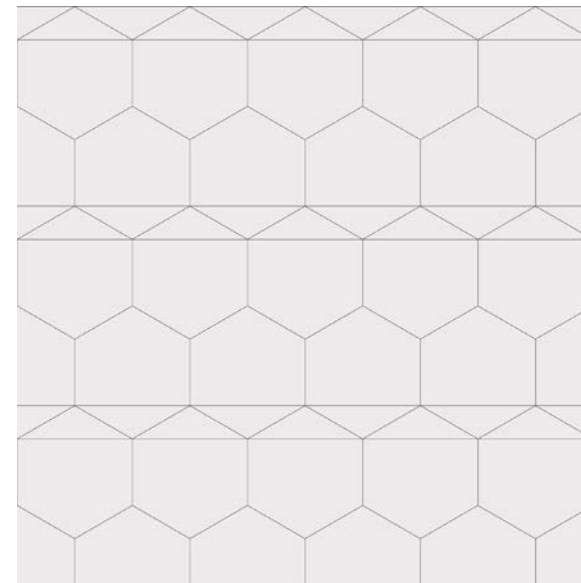

SO HEXY B
Group 1 Colors

Scales Available:
Titan 1'-11 11/16"

KITE A
Group 1 Colors

Scales Available:
Titan 1'-11 5/16" x 2'-3 1/4"
Grande 1'-5 3/4" x 1'-8 1/2"

KITE B
Group 1 Colors

Scales Available:
Titan 1'-11 5/16" x 2'-3 1/4"
Grande 1'-5 3/4" x 1'-8 1/2"