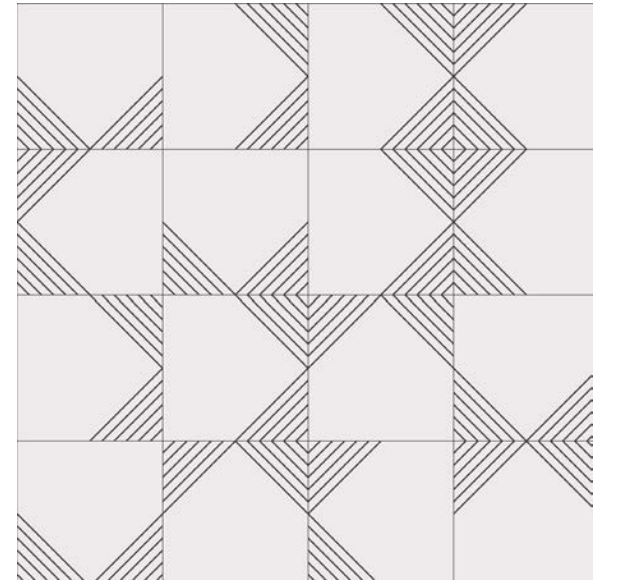

EDGY SLIM 2B
Group 1 Colors

Scales Available:
Grande 24" x 24"