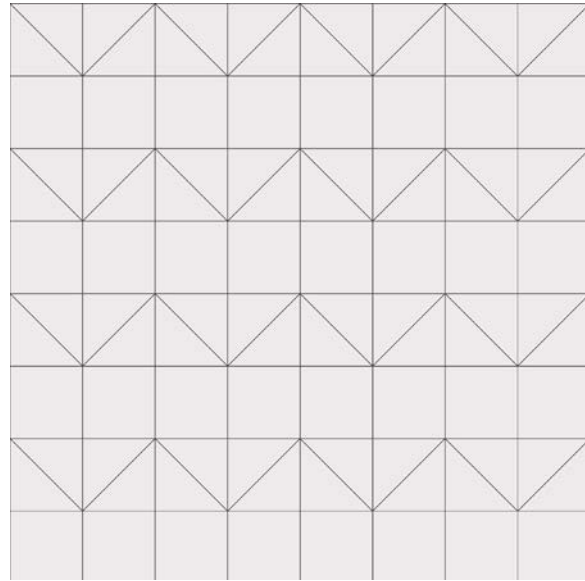

Scales Available:
Grande 24" x 24"

CANYON FALLS
Group 1 Colors

Scales Available:
Grande 1'-5 13/16"
Titan 1'-11 3/4"

PACIFIC SOLSTICE
Group 1 Colors

Scales Available:
Grande 1'-5 13/16"
Titan 1'-11 3/4"

WANDERLUST
Shown in: Taupe Matte
Grout: Ivory
Grande Scale