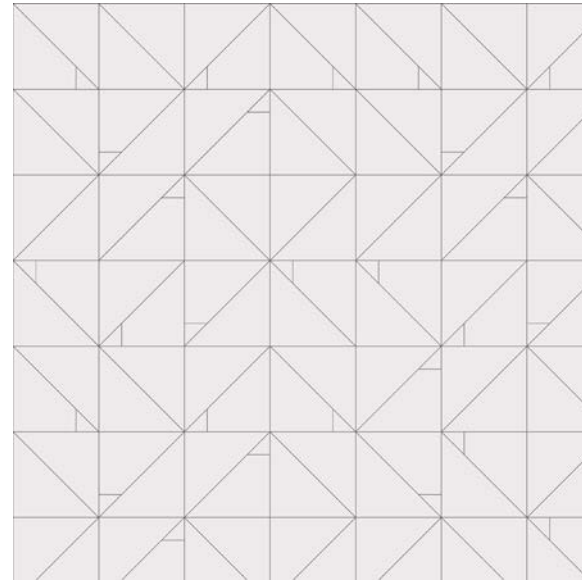

KISS A LOT
Group 1 Colors

Scales Available:
Titan 1'-10 5/8" x 2'-7 15/16"