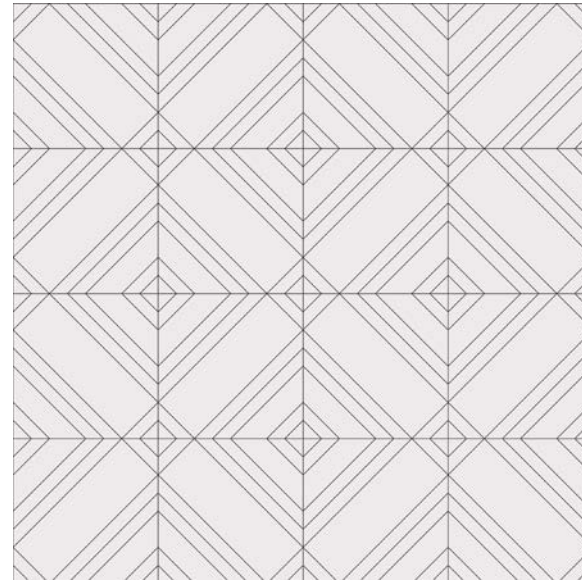

ALTO B
Group 1 Colors

Scales Available:
Grande 24" x 24"