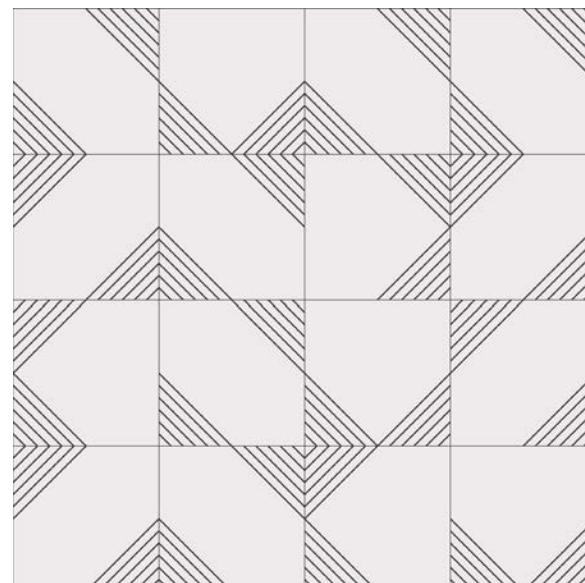

EDGY SLIM 2A
Group 1 Colors

Scales Available:
Grande 24" x 24"

EDGY SLIM 2B
Group 1 Colors

Scales Available:
Grande 24" x 24"

EDGY SLIM 1C
Group 1 Colors

Scales Available:
Grande 24" x 24"
Petite 12" x 12"