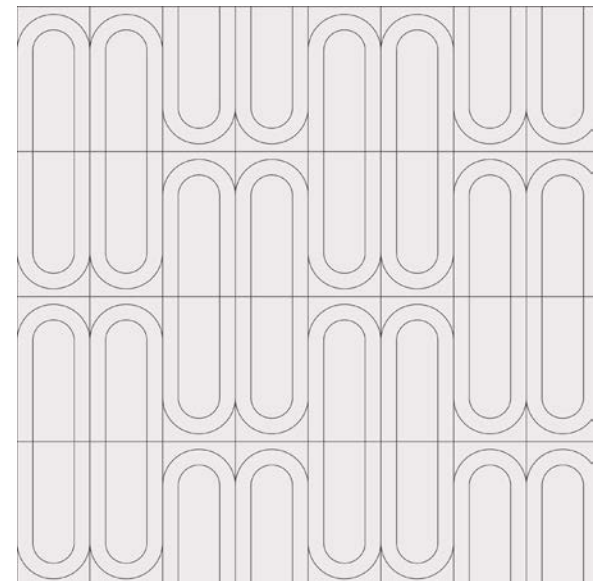

SOPRANO D
Group 1 Colors

Scales Available:
Grande 12" x 24"