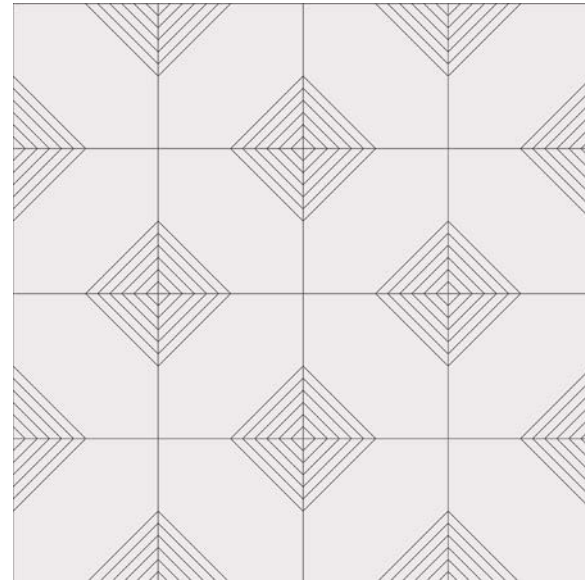

EDGY SLIM 1B
Group 1 Colors

Scales Available:
Grande 24" x 24"
Petite 12" x 12"