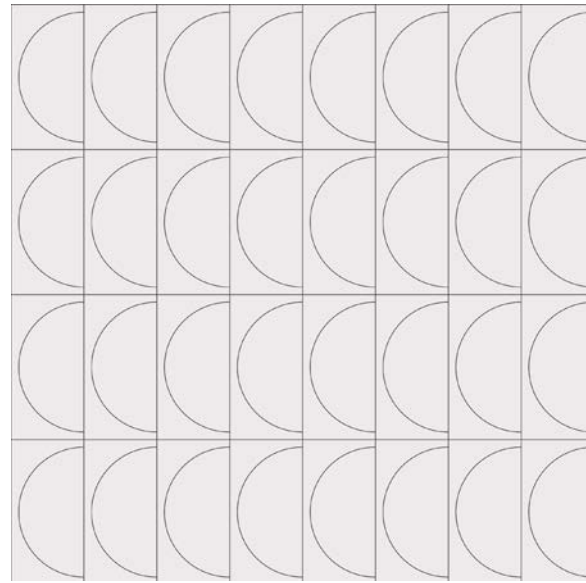

VALLEYS B
Group 1 Colors

Scales Available:
Grande 24" x 24"
Petite 12" x 12"

TONE C
Group 1 Colors

Scales Available:
Grande 24" x 24"

TONE D
Group 1 Colors

Scales Available:
Grande 24" x 24"

TONE A
Group 1 Colors