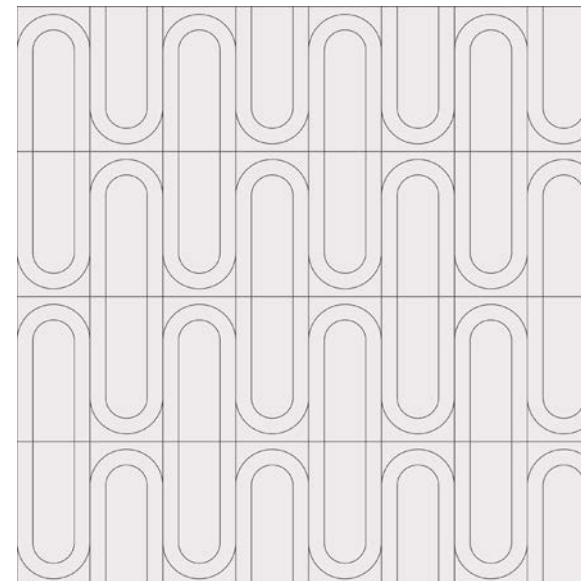

SOPRANO C
Group 1 Colors

Scales Available:
Grande 12" x 24"