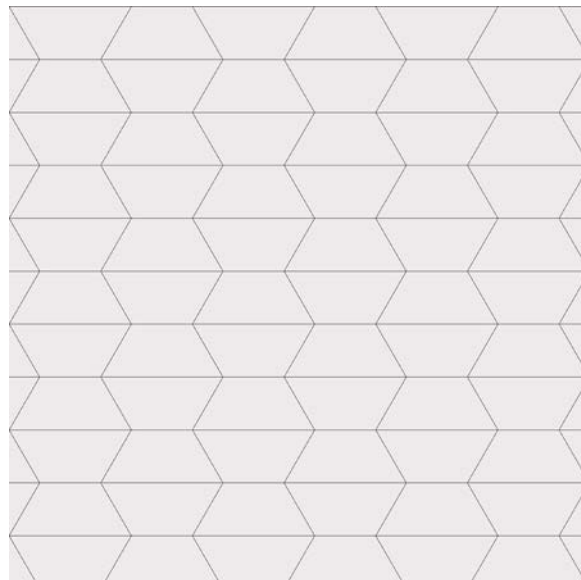

SOPHIA TRAPEZOID
Group 1 Colors

Scales Available:
Grande 1'-5 13/16"
Titan 1'-11 3/4"