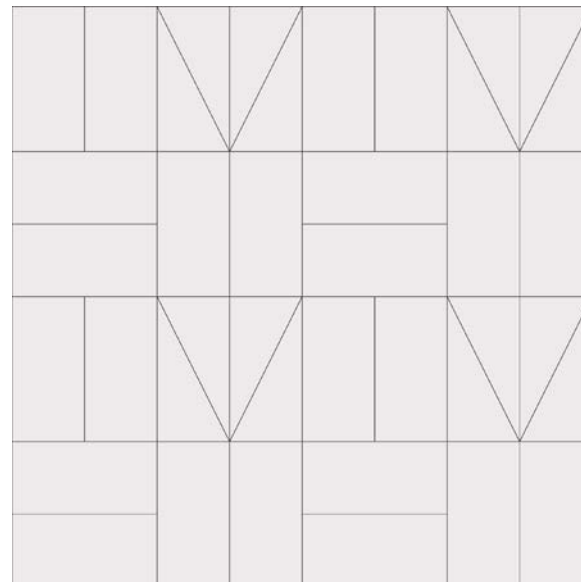

CANYON FALLS
Group 1 Colors

Scales Available:
Grande 1'-5 13/16"
Titan 1'-11 3/4"