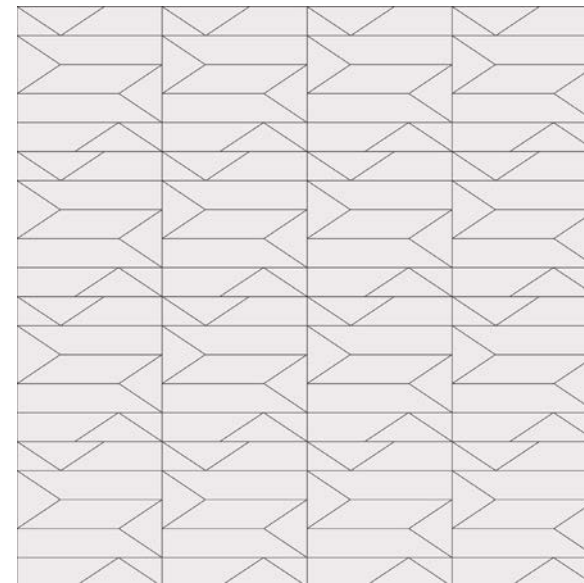

CHIC CLIM
Group 1 Colors

Scales Available:
Grande 24" x 24"