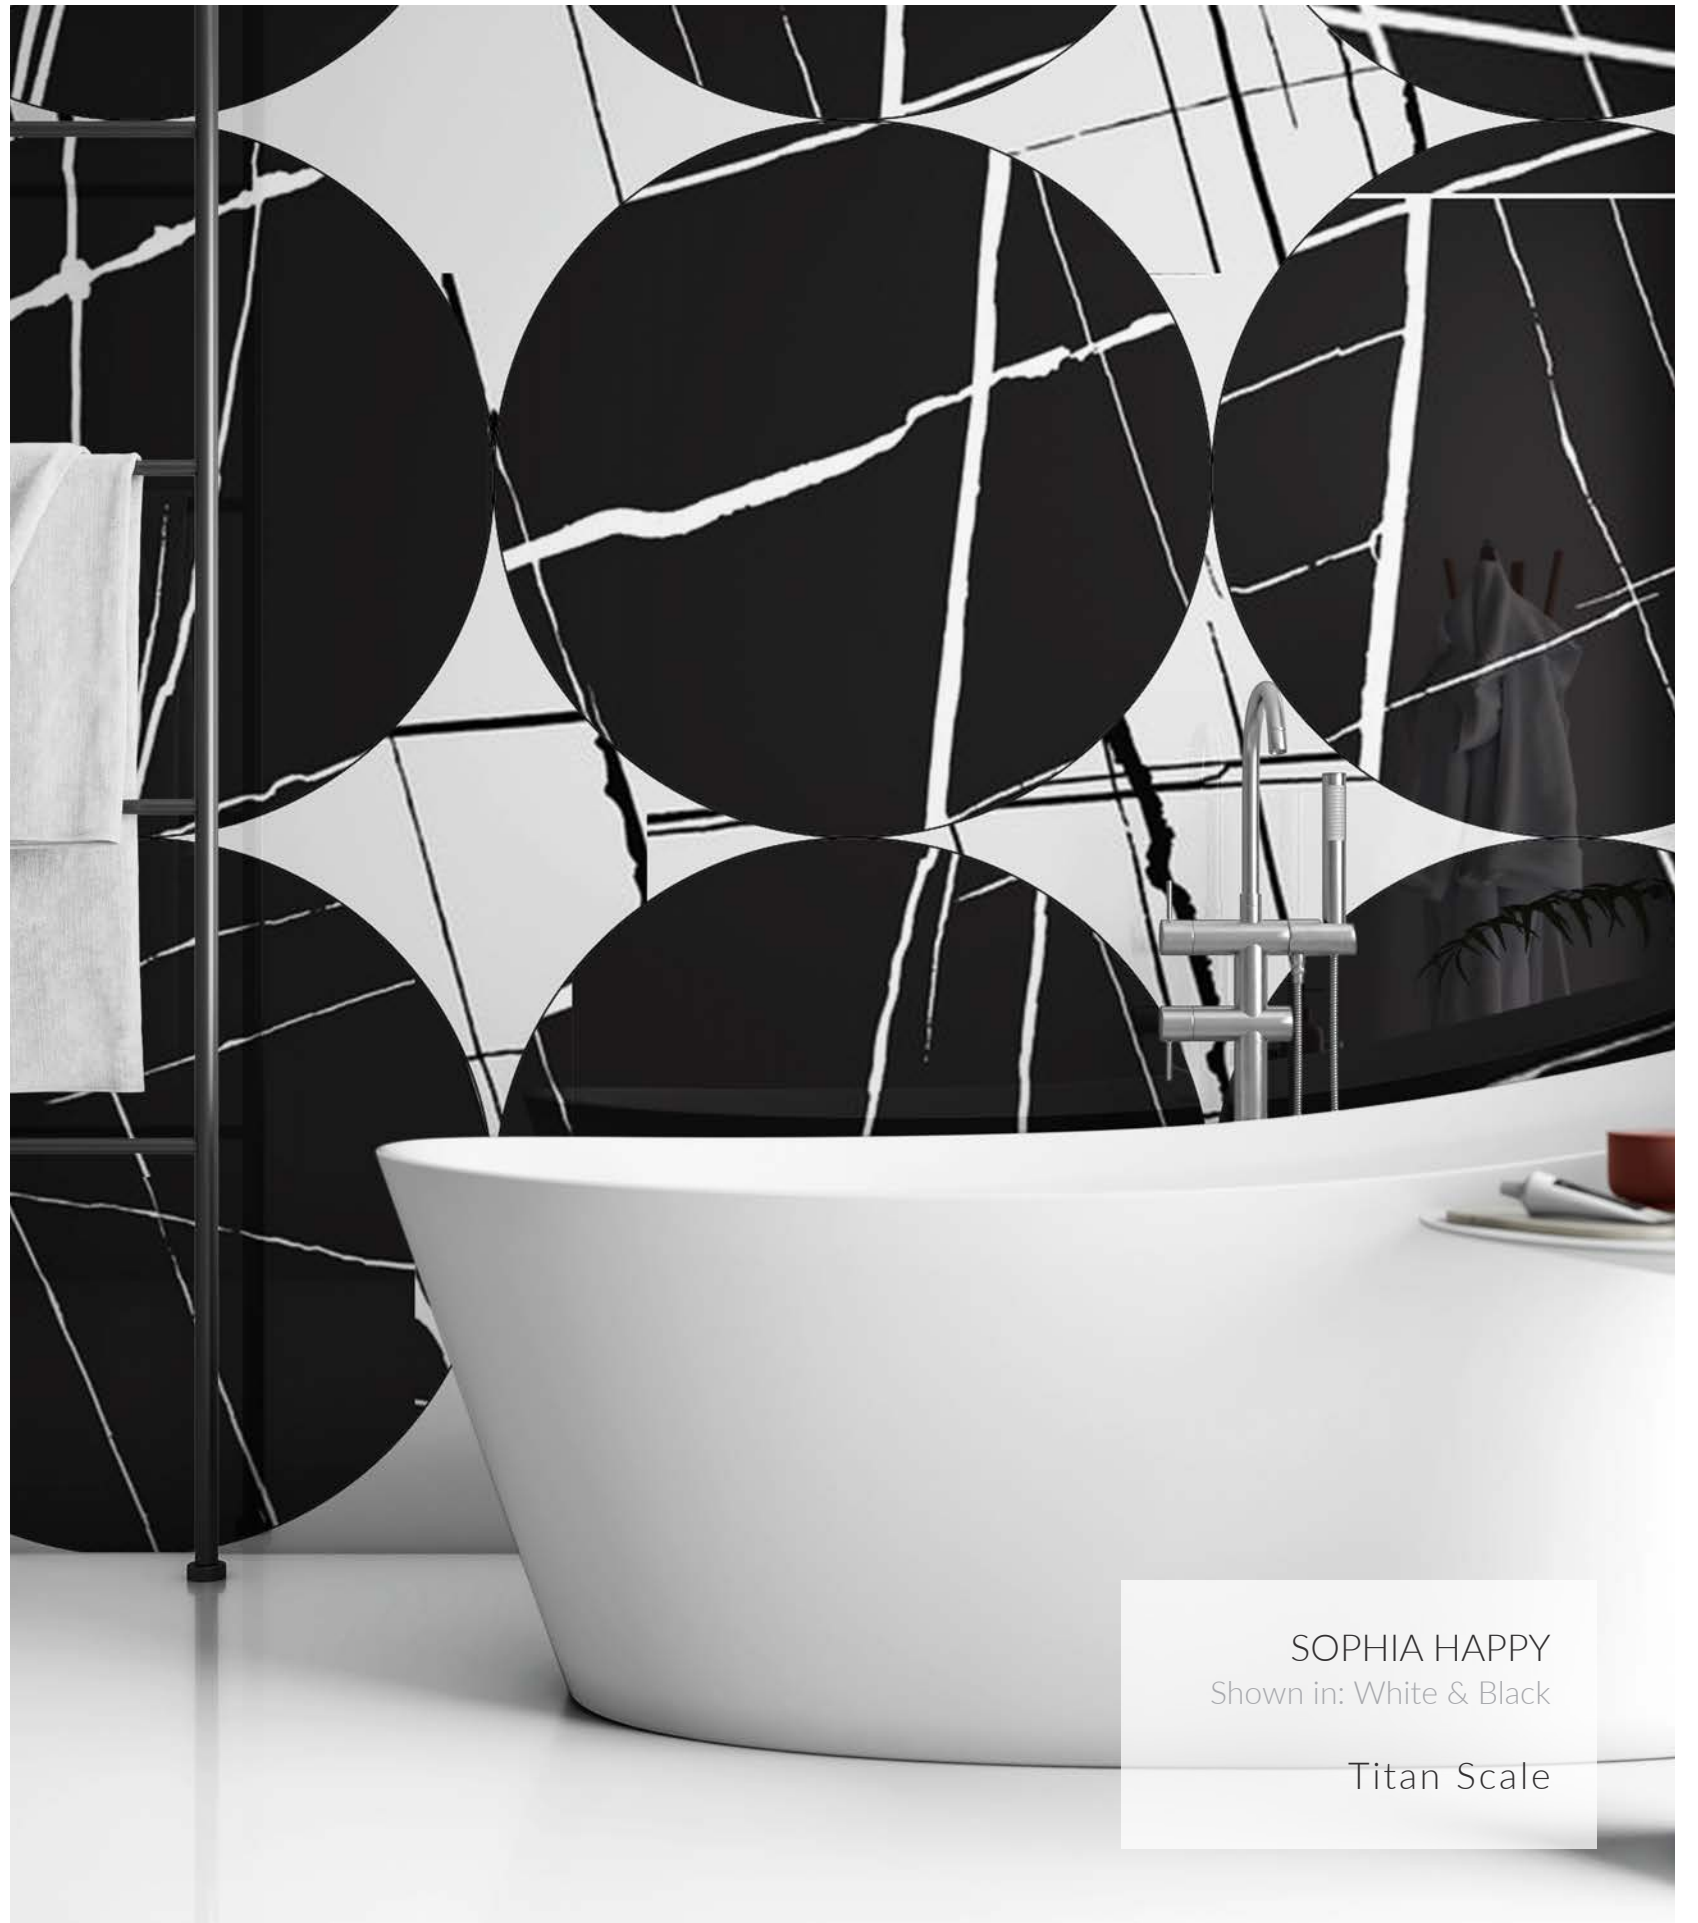

SOPHIA RIGHT TRIANGLE
Group 1 Colors

Scales Available:
Grande 1'-5 13/16"
Titan 1'-11 3/4"

SOPHIA HAPPY
Shown in: White & Black
Titan Scale