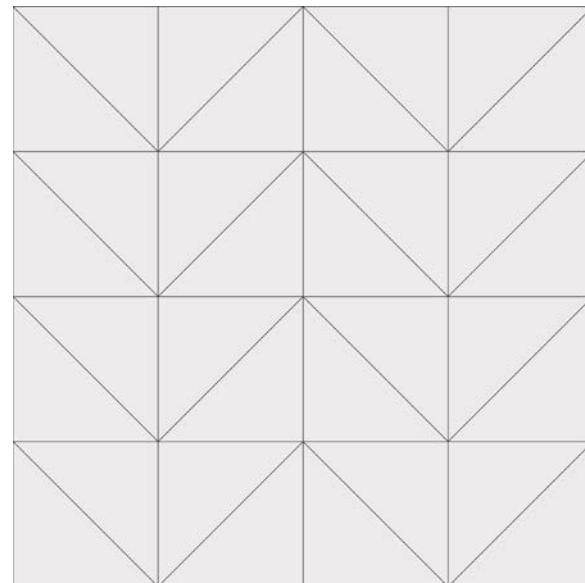

PACIFIC A
Group 1 Colors

Scales Available:
Grande 24" x 24"
Petite 12" x 12"

PACIFIC B
Group 1 Colors

Scales Available:
Grande 24" x 24"
Petite 12" x 12"

PACIFIC C
Group 1 Colors

Scales Available:
Grande 24" x 24"
Petite 12" x 12"