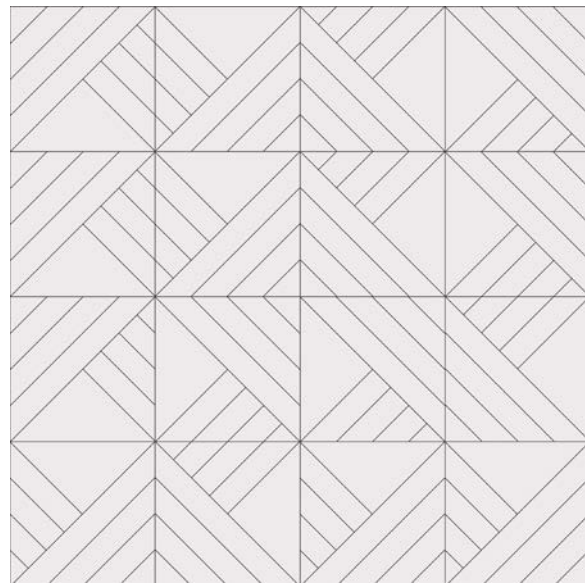

EDGY SLIM MIX
Group 1 Colors

Scales Available:
Grande 24" x 24"

EDGY SLIM 2C
Group 1 Colors

Scales Available:
Grande 24" x 24"

CLIFF A
Group 1 Colors

Scales Available:
Grande 24" x 24"

BOHO SLIM C
Group 1 Colors