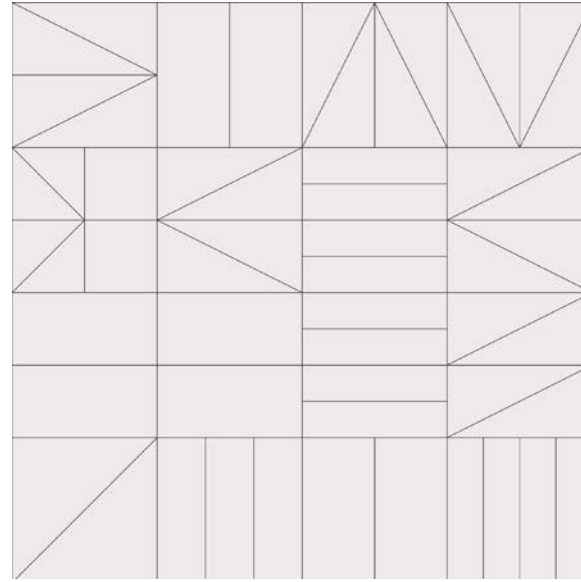

WANDERLUST
Group 1 Colors

Scales Available:
Grande 24" x 24"