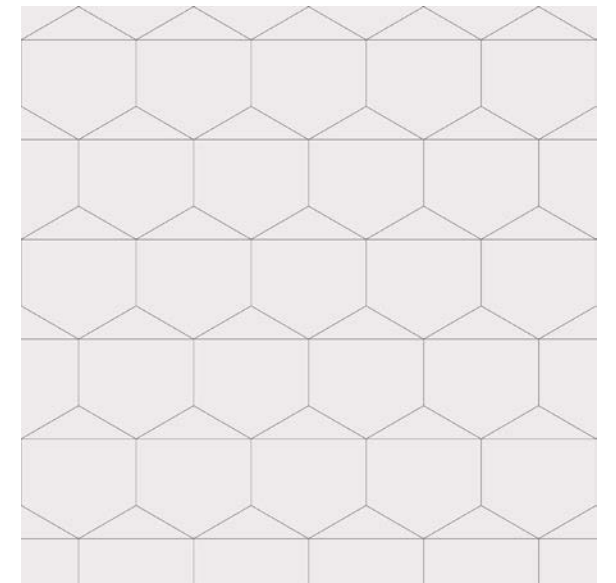

SO HEXY D
Group 1 Colors

Scales Available:
Titan 1'-11 11/16"