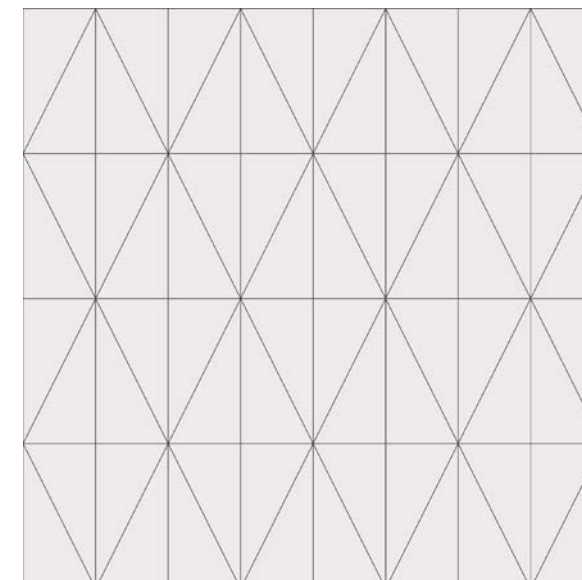

Scales Available:
Grande 24" x 24"

FALLS C
 Shown in: Rose Matte
 Grout: Avalanche
 Grande Scale

FALLS A
 Group 1 Colors

Scales Available:
 Grande 24" x 24"

FALLS B
 Group 1 Colors

Scales Available:
 Grande 24" x 24"