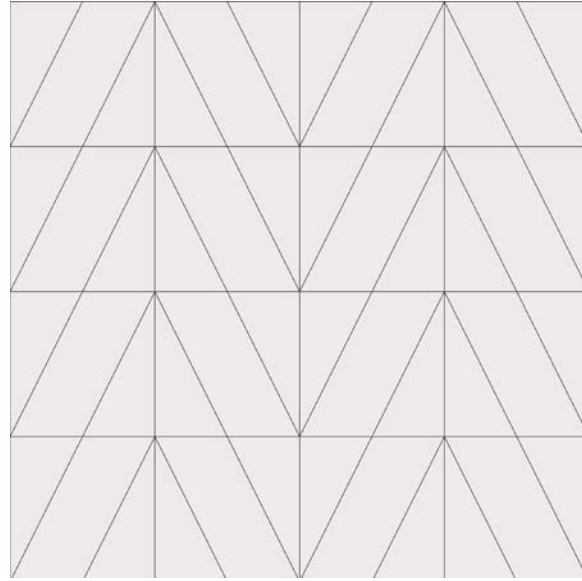

SOPRANO B
Group 1 Colors

Scales Available:
Grande 12" x 24"

SOPRANO C
Group 1 Colors

Scales Available:
Grande 12" x 24"

SOPRANO D
Group 1 Colors

Scales Available:
Grande 12" x 24"

VALLEYS A
Group 1 Colors

Scales Available:
Grande 24" x 24"
Petite 12" x 12"