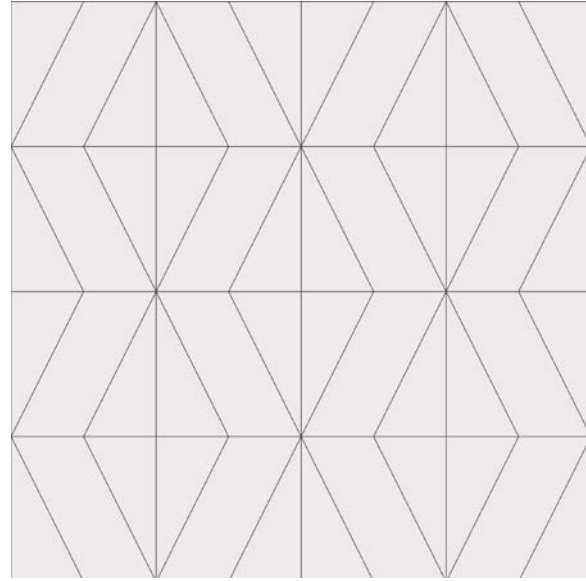

SOPRANO B
Group 1 Colors

Scales Available:
Grande 12" x 24"

SOPRANO C
Group 1 Colors

Scales Available:
Grande 12" x 24"

SOPRANO D
Group 1 Colors

Scales Available:
Grande 12" x 24"

VALLEYS A
Group 1 Colors

Scales Available:
Grande 24" x 24"
Petite 12" x 12"