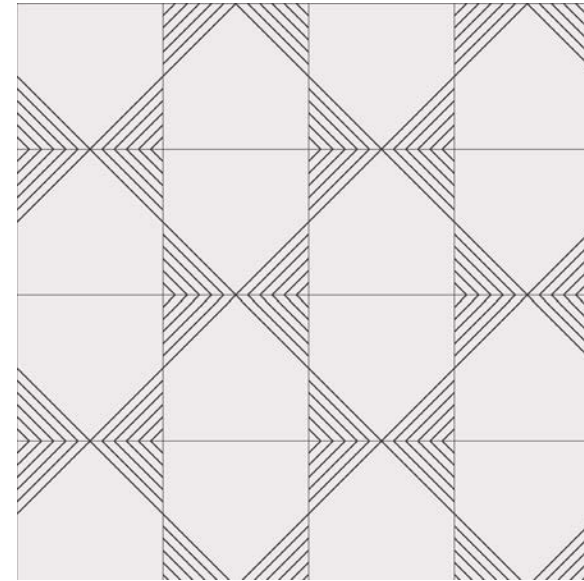

FALLS C
 Group 1 Colors

Scales Available:
 Grande 24" x 24"

EDGY SLIM 1A
Group 1 Colors

Scales Available:
Grande 24" x 24"
Petite 12" x 12"

EDGY SLIM 1B
Group 1 Colors

Scales Available:
Grande 24" x 24"
Petite 12" x 12"