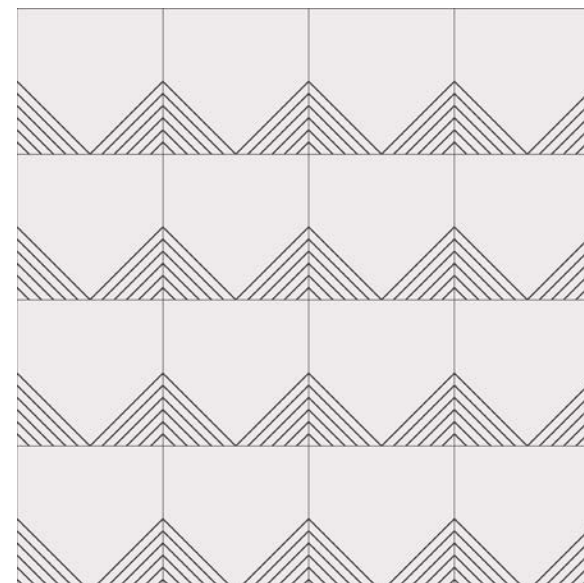

EDGY SLIM 2C
Group 1 Colors

Scales Available:
Grande 24" x 24"