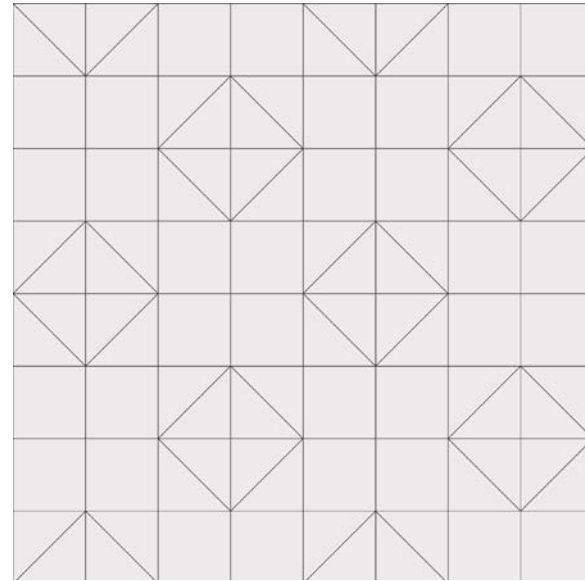

PENINSULA B
Group 1 Colors

Scales Available:
Grande 24" x 24"