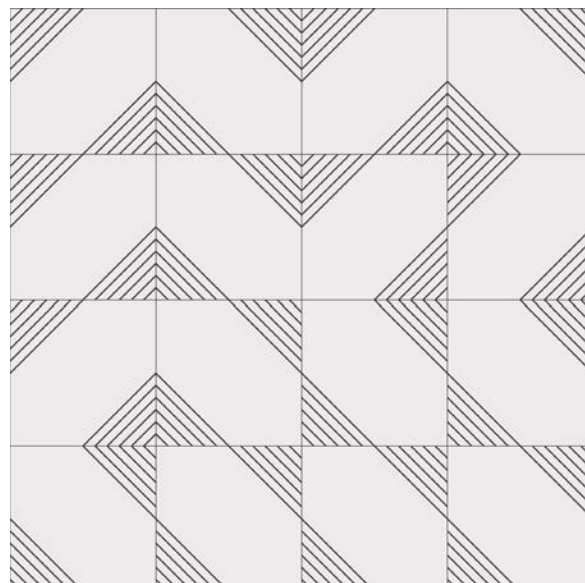

EDGY SLIM 1C
Group 1 Colors

Scales Available:
Grande 24" x 24"
Petite 12" x 12"