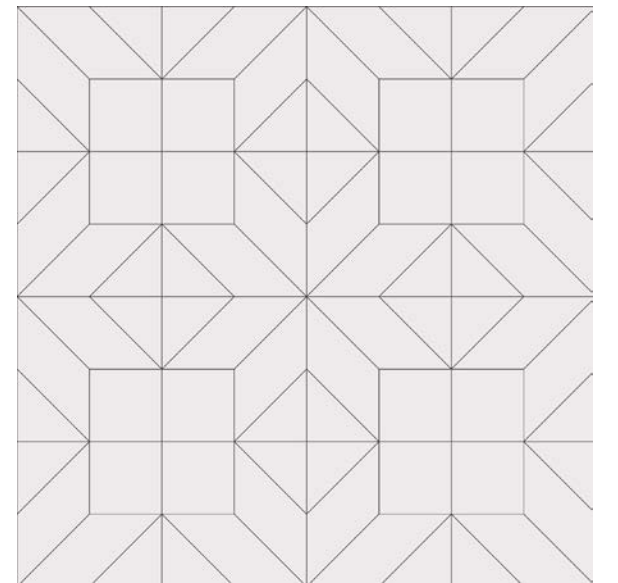

PERSPECTIVE D
Group 1 Colors

Scales Available:
Grande 24" x 24"